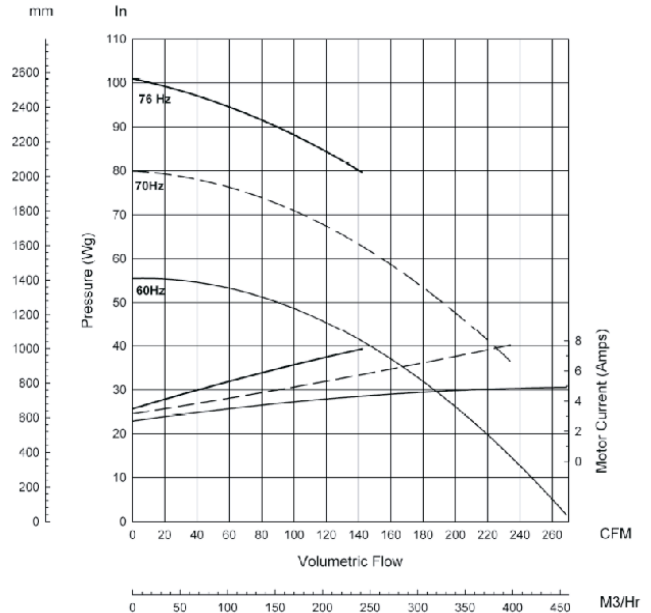

Fig 2a: Blower details

- Direct-driven blower offers quiet running (noise levels below 76dB(A) and maintenance free operation
- Offers low motor speeds, but delivers air at high pressure
- Comes supplied with an inverter
- Further protection provided by ABS enclosure