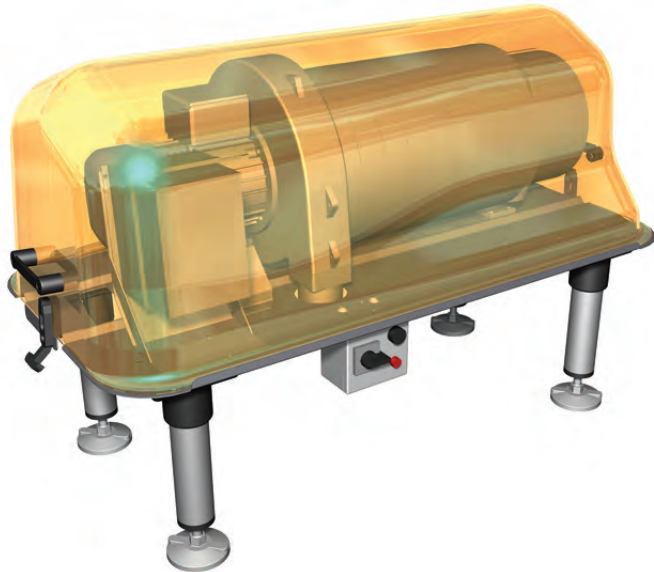

Fig 2a: Blower details

- Direct-driven blower offers quiet running (noise levels below 76dB(A) and maintenance free operation
- Offers low motor speeds, but delivers air at high pressure
- Comes supplied with an inverter
- Further protection provided by ABS enclosure