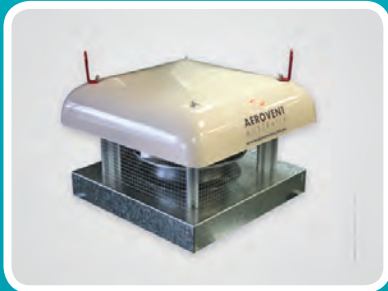

# Dynamic Engineering Australia

- Building/HVAC Services Fans
- Industrial Ventilation Fans
- Fume Extraction Systems
- Plate Heat Exchangers

Roof Mounted SAF

Inline Aerofoil Axial Fans

Inline Centrifugal Fans