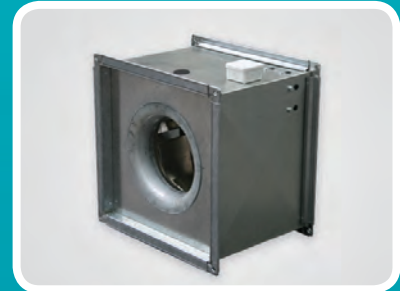

# Dynamic Engineering Australia

- Building/HVAC Services Fans
- Industrial Ventilation Fans
- Fume Extraction Systems
- Plate Heat Exchangers

Roof Mounted SAF

Inline Aerofoil Axial Fans

Inline Centrifugal Fans