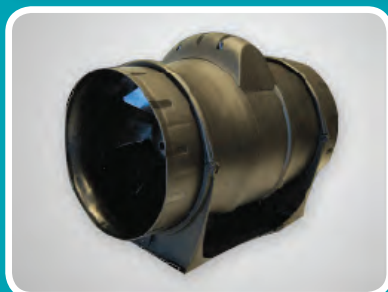

# Dynamic Engineering Australia

- Building/HVAC Services Fans
- Industrial Ventilation Fans
- Fume Extraction Systems
- Plate Heat Exchangers

Roof Mounted SAF

Inline Aerofoil Axial Fans

Inline Centrifugal Fans

Wall Plate Fans

Short Case Axial Fans

Vertical Discharge  
Centrifugal Roof Fans

Fume Extraction Arm

Portable Fume Extraction

Dust Collection Equipment

Inline Mixed Flow Fans

Fan Accessories

Plate Heat Exchangers